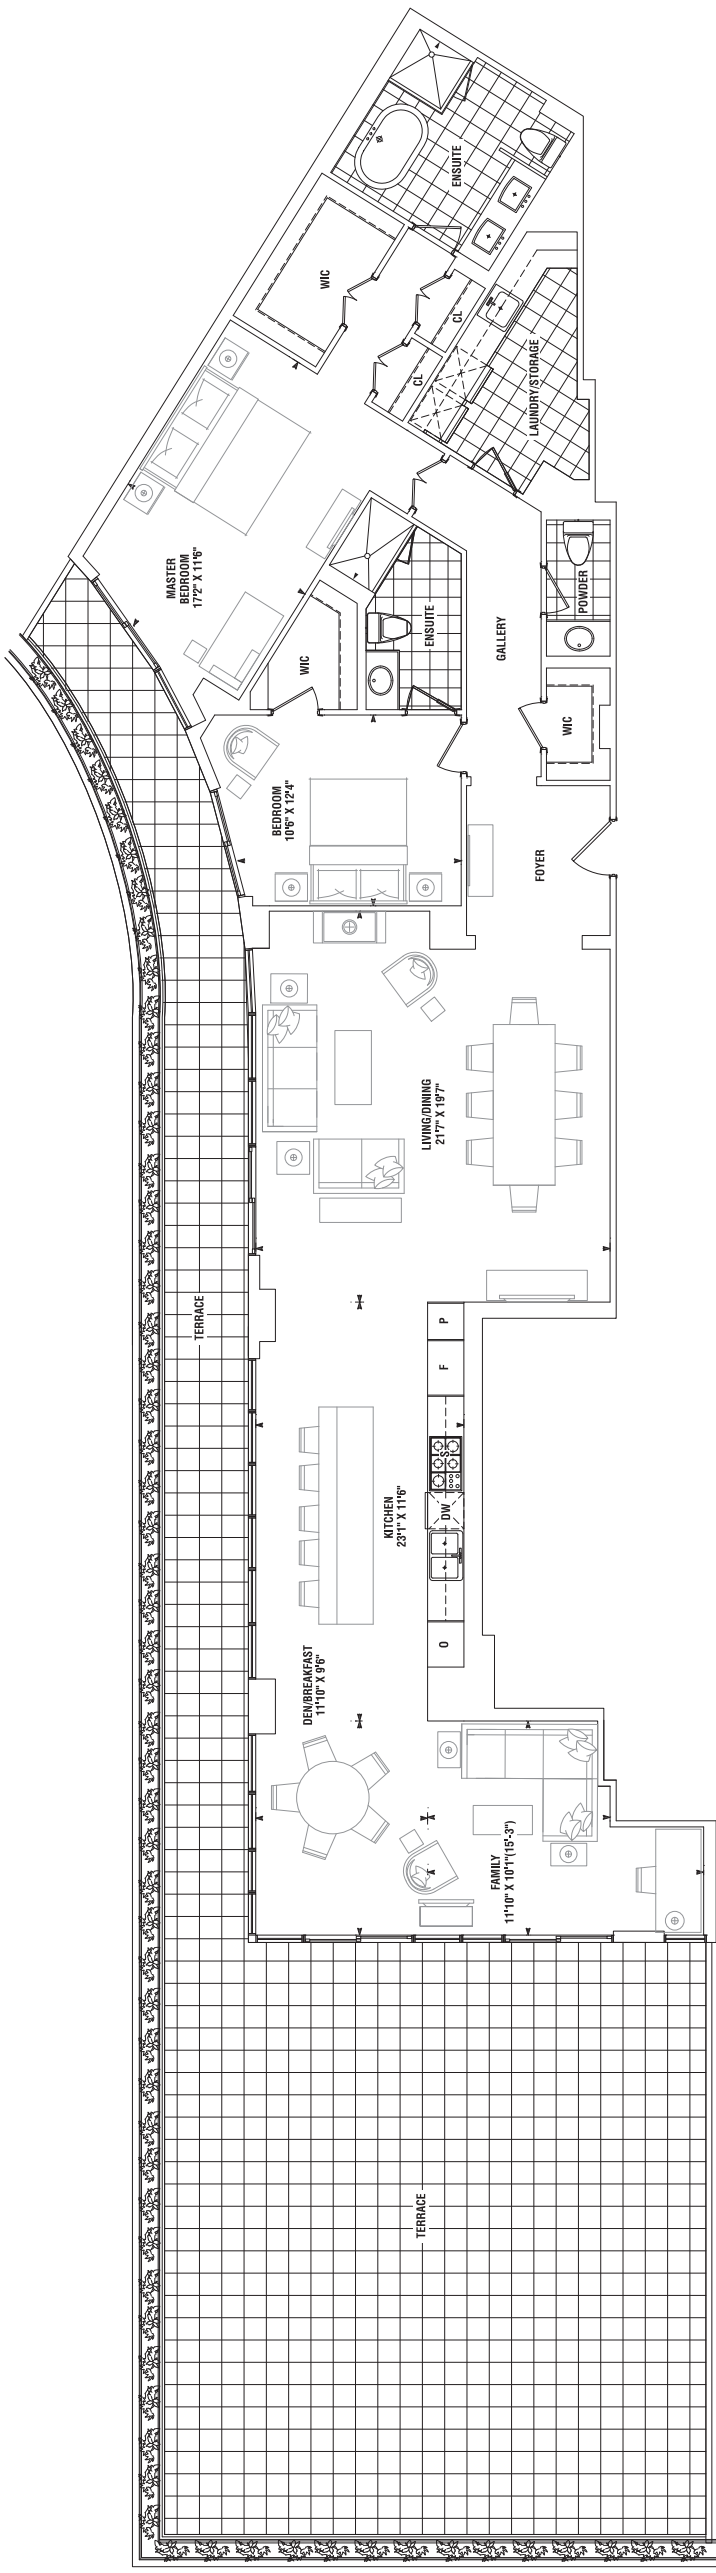

2 BEDROOM PLUS DEN
COMMODORE 2064 SQ. FT.
 PLUS 1334 SQ. FT. TERRACE

10TH FLOOR