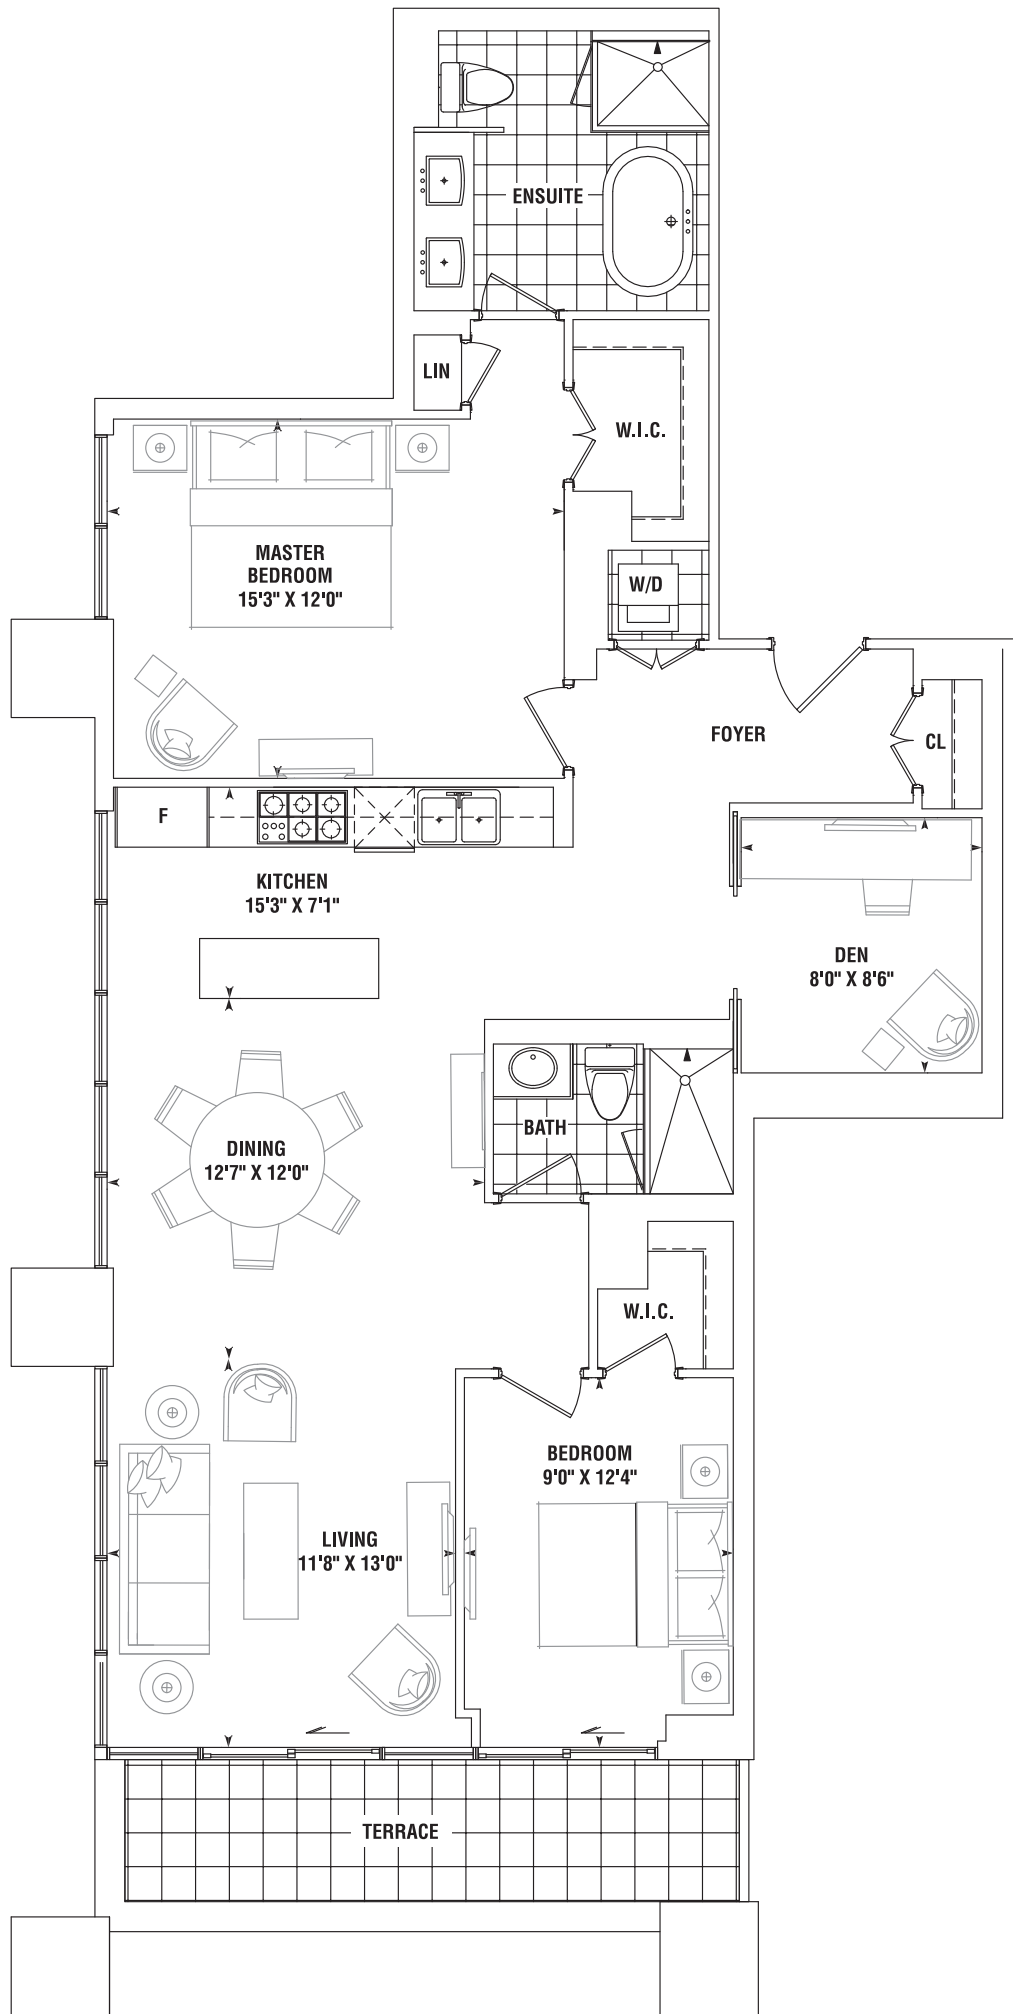

2 BEDROOM PLUS DEN

SKIPPER 1248^{SQ. FT.}

PLUS 98 SQ. FT. TERRACE

2ND FLOOR