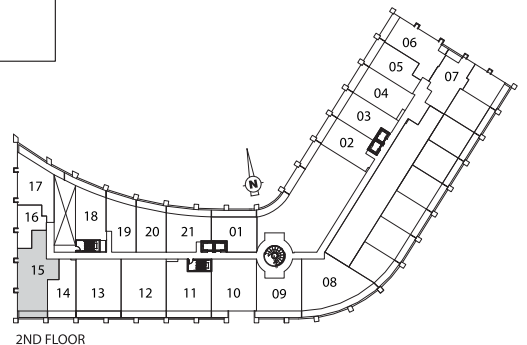

2 BEDROOM PLUS DEN

SKIPPER 1248^{SQ. FT.}

PLUS 98 SQ. FT. TERRACE

2ND FLOOR