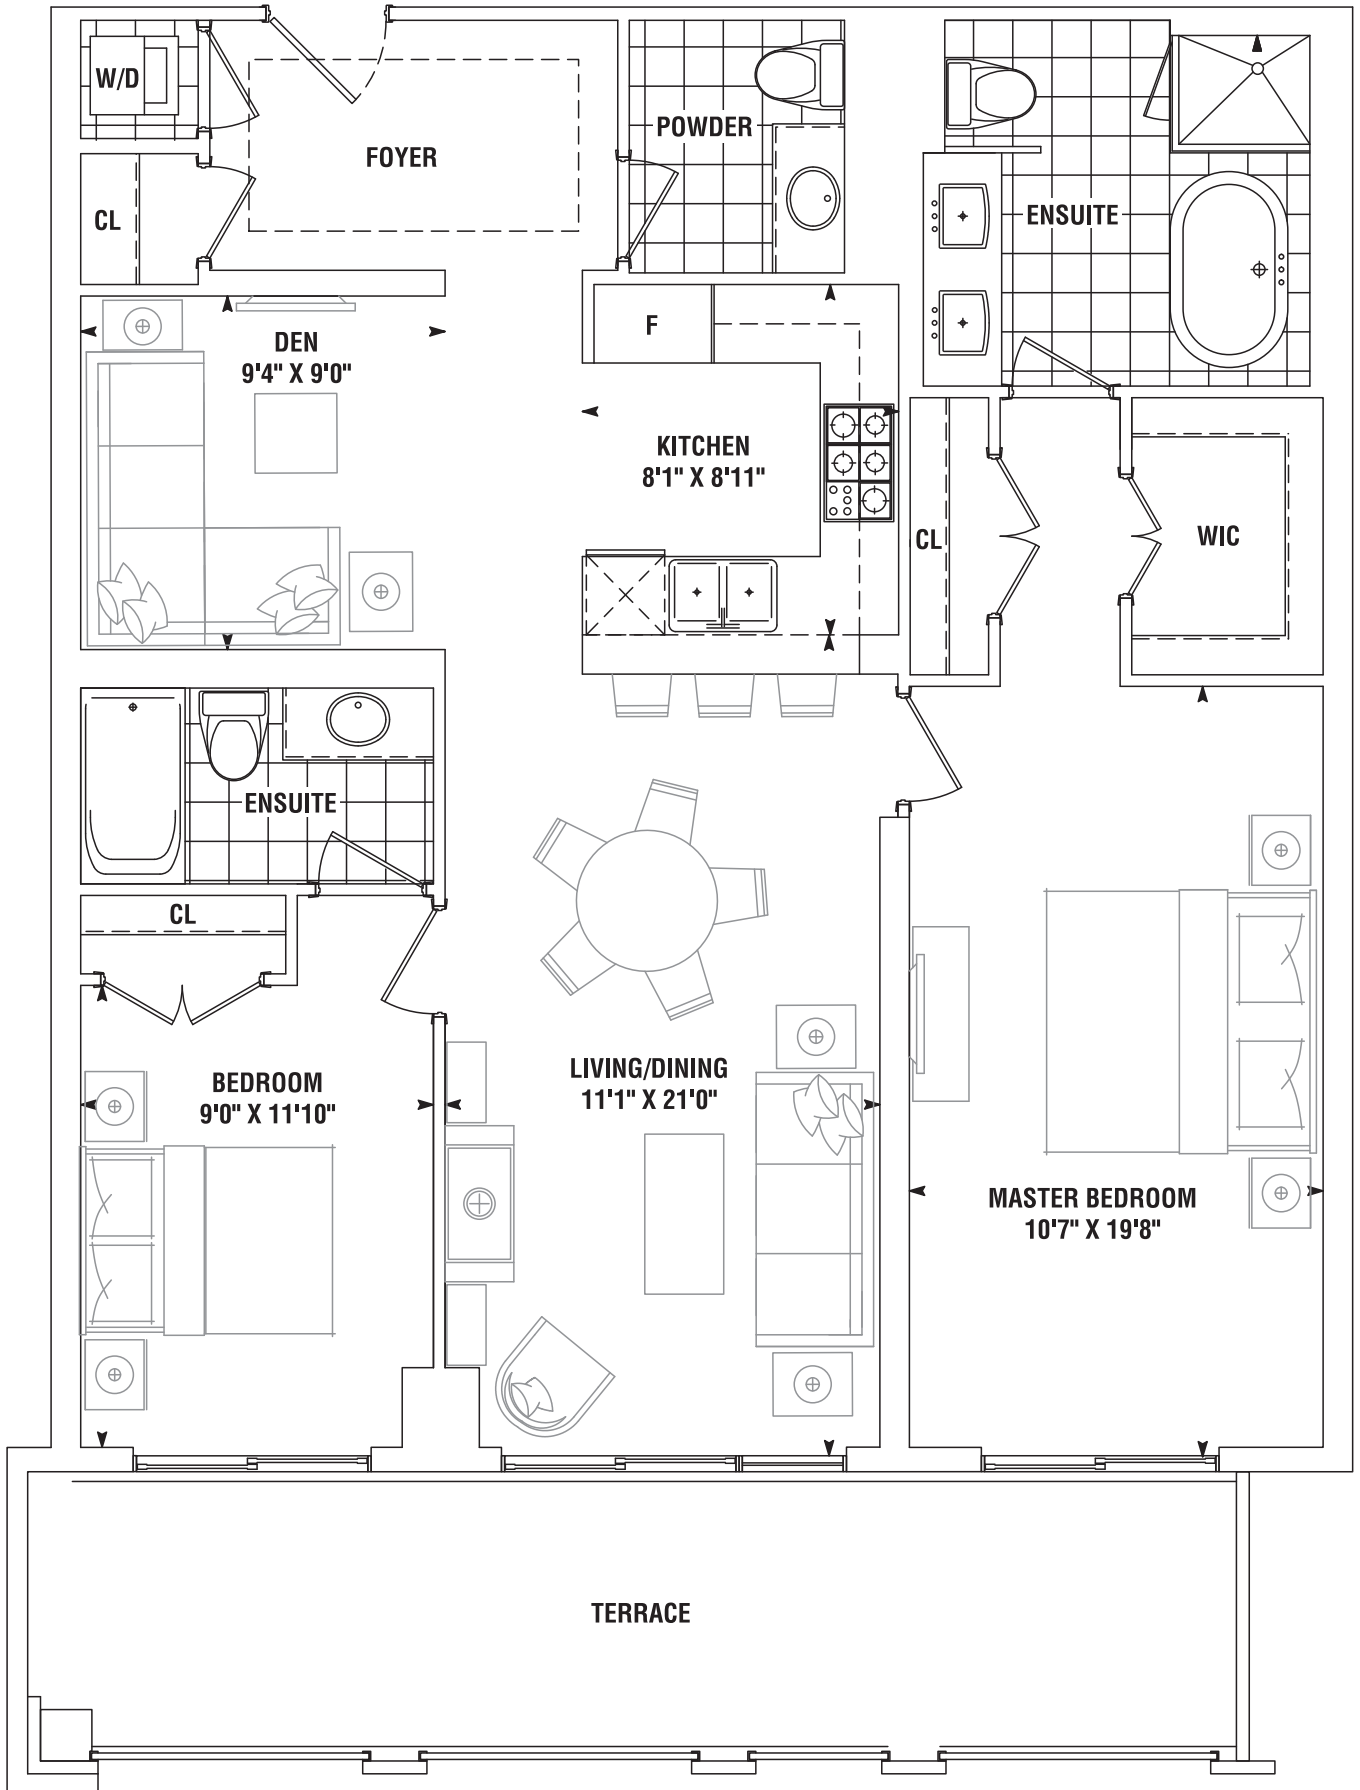

2 BEDROOM PLUS DEN

FELUCCA 1215_{SQ. FT.}

PLUS 210 - 248 SQ. FT. TERRACE

3RD TO 6TH FLOOR