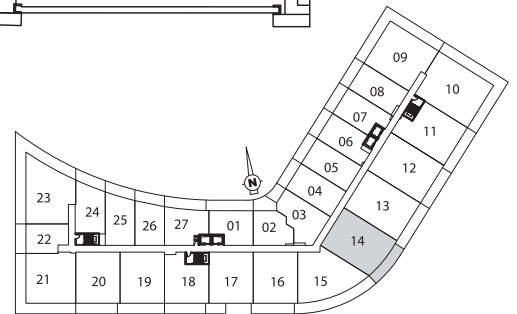

2 BEDROOM PLUS DEN

DURHAM 1452 SQ. FT.

PLUS 228 - 250 SQ. FT. TERRACE

3RD TO 6TH FLOOR