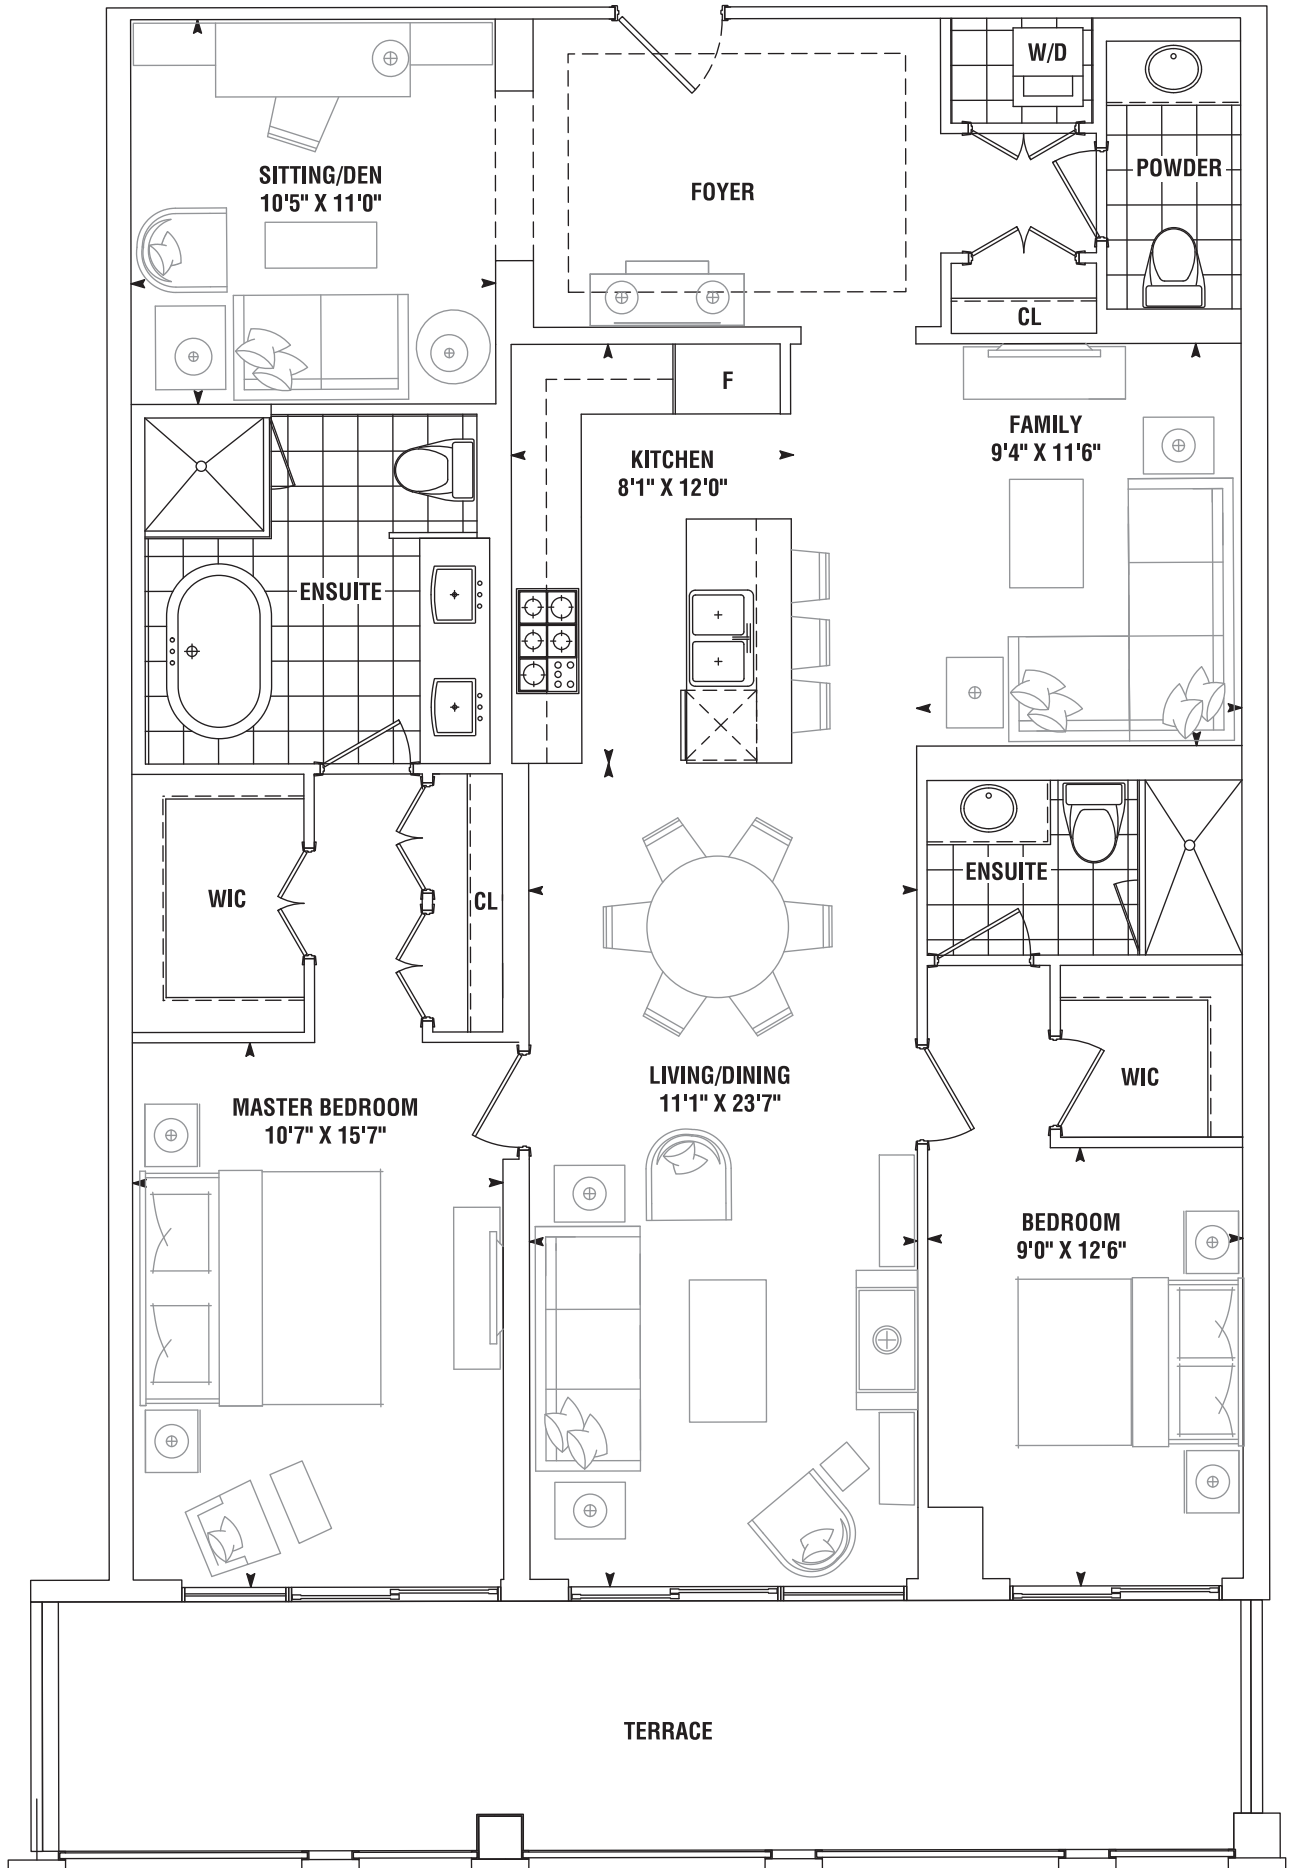

# 2 BEDROOM PLUS DEN

# DORY 1481 SQ. FT.

PLUS 213 - 251 SQ. FT. TERRACE

3RD TO 6TH FLOOR