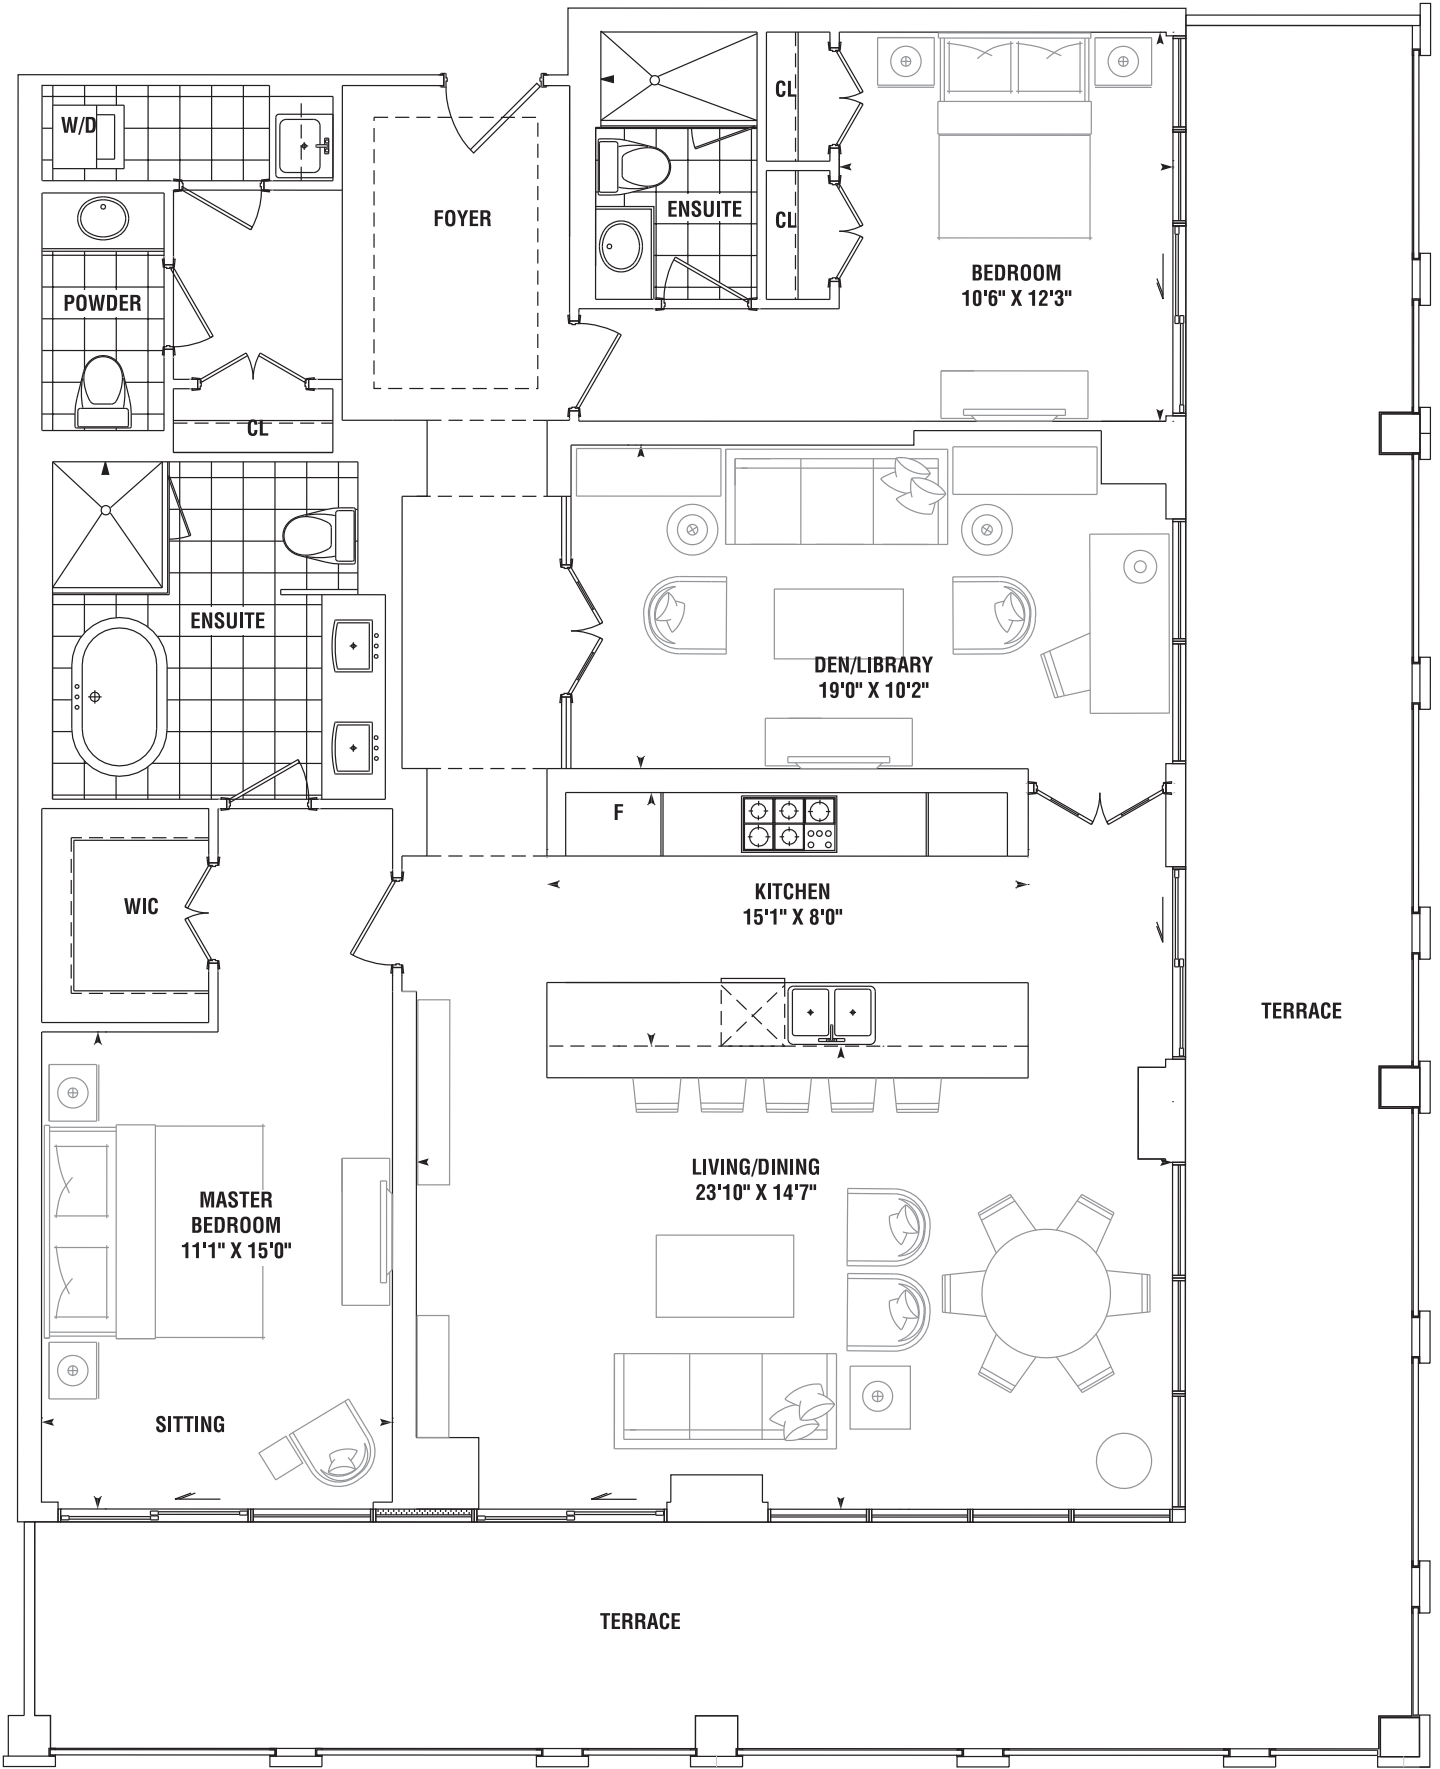

2 BEDROOM PLUS DEN

CUDDY 1698_{SQ. FT.}

PLUS 652 - 657 SQ. FT. TERRACE

3RD TO 6TH FLOOR