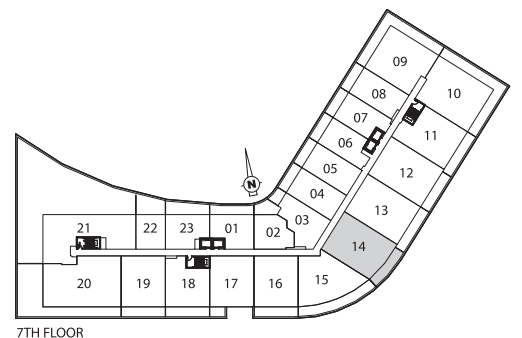

# 2 BEDROOM PLUS DEN

# CORNWELL 1452 SQ.FT.

PLUS 222 SQ. FT. TERRACE

7TH FLOOR