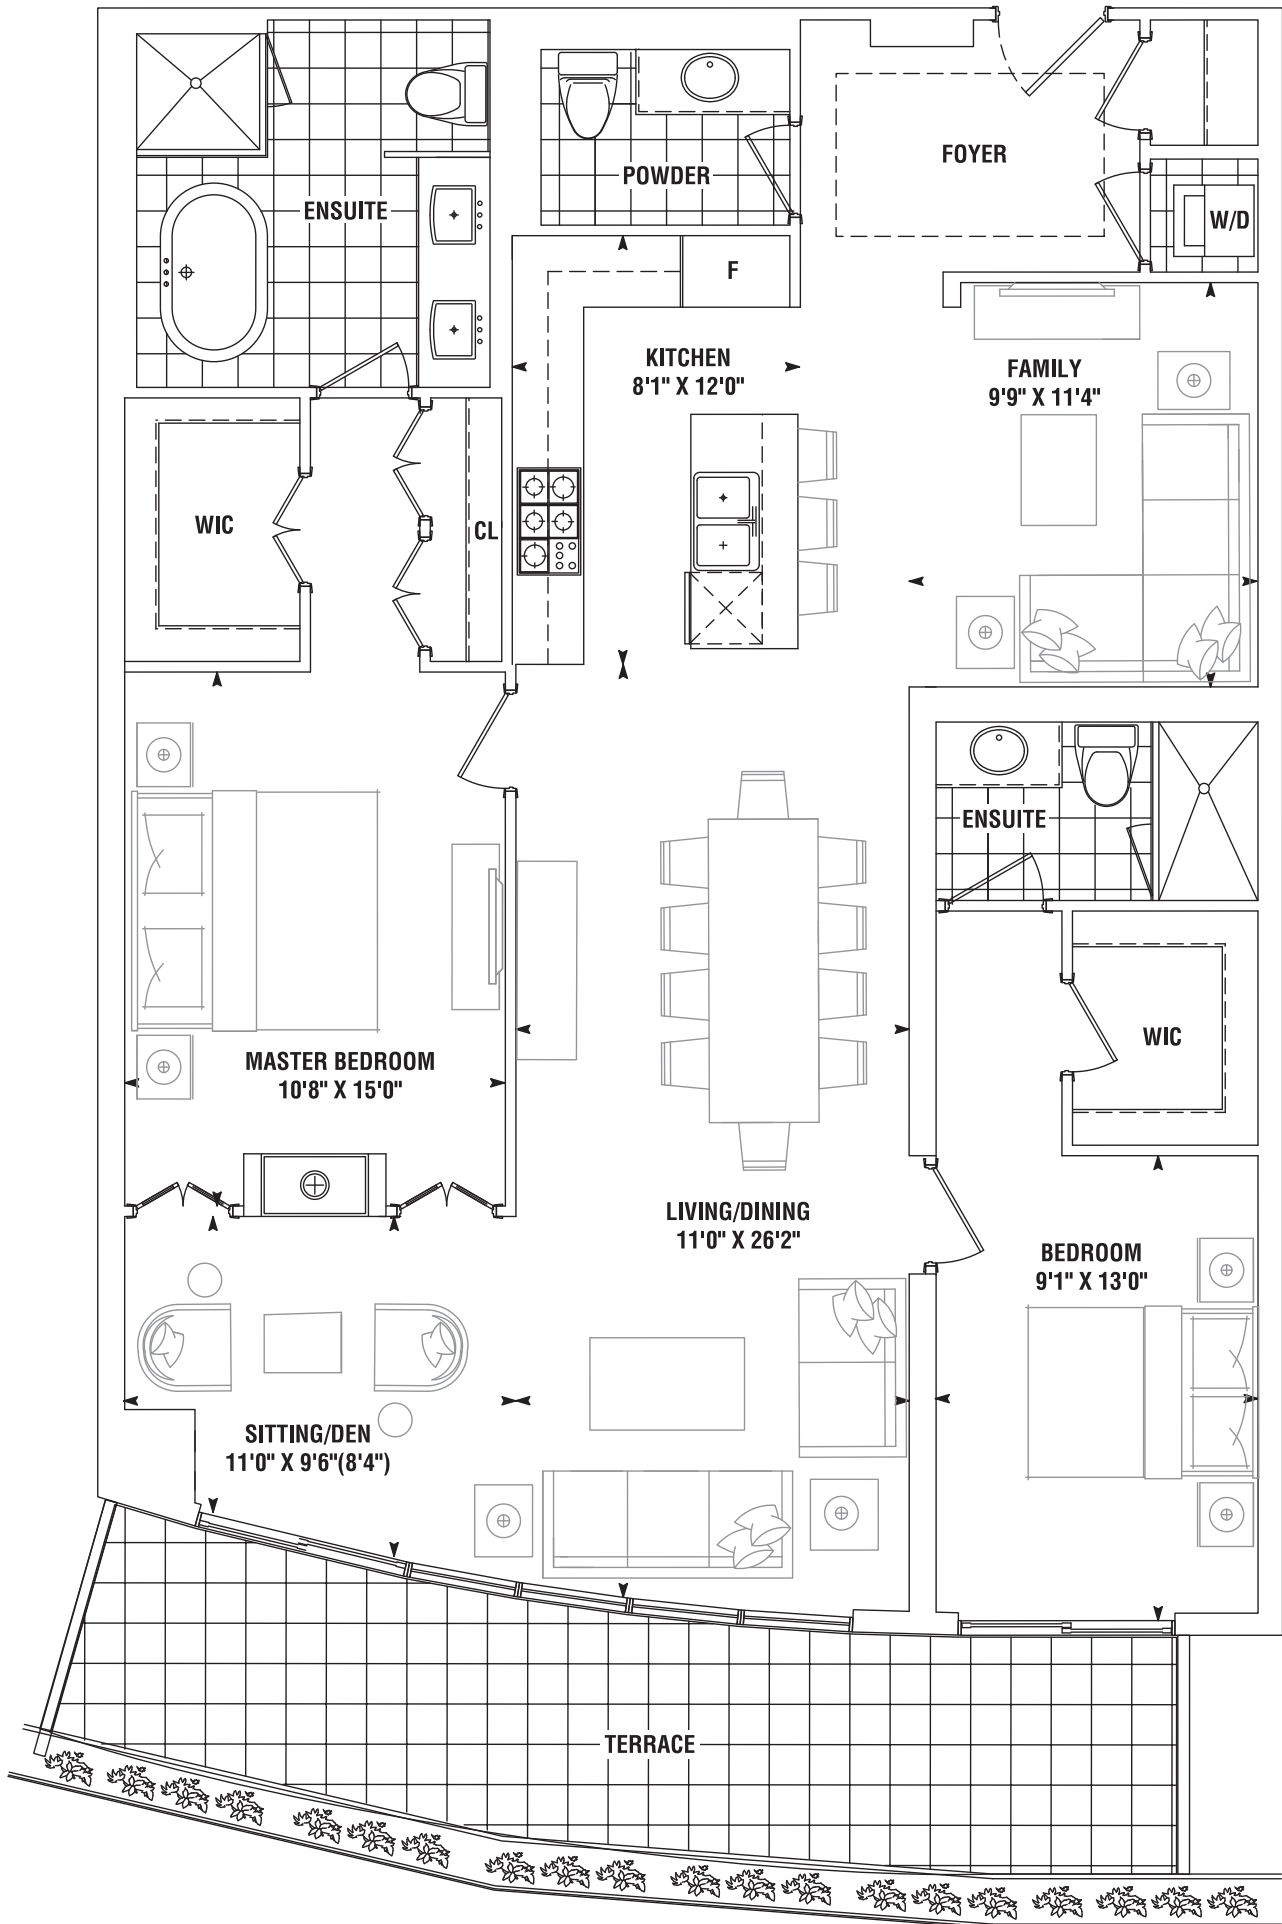

# 2 BEDROOM PLUS DEN

# CORNWELL 1452 SQ.FT.

PLUS 222 SQ. FT. TERRACE

7TH FLOOR