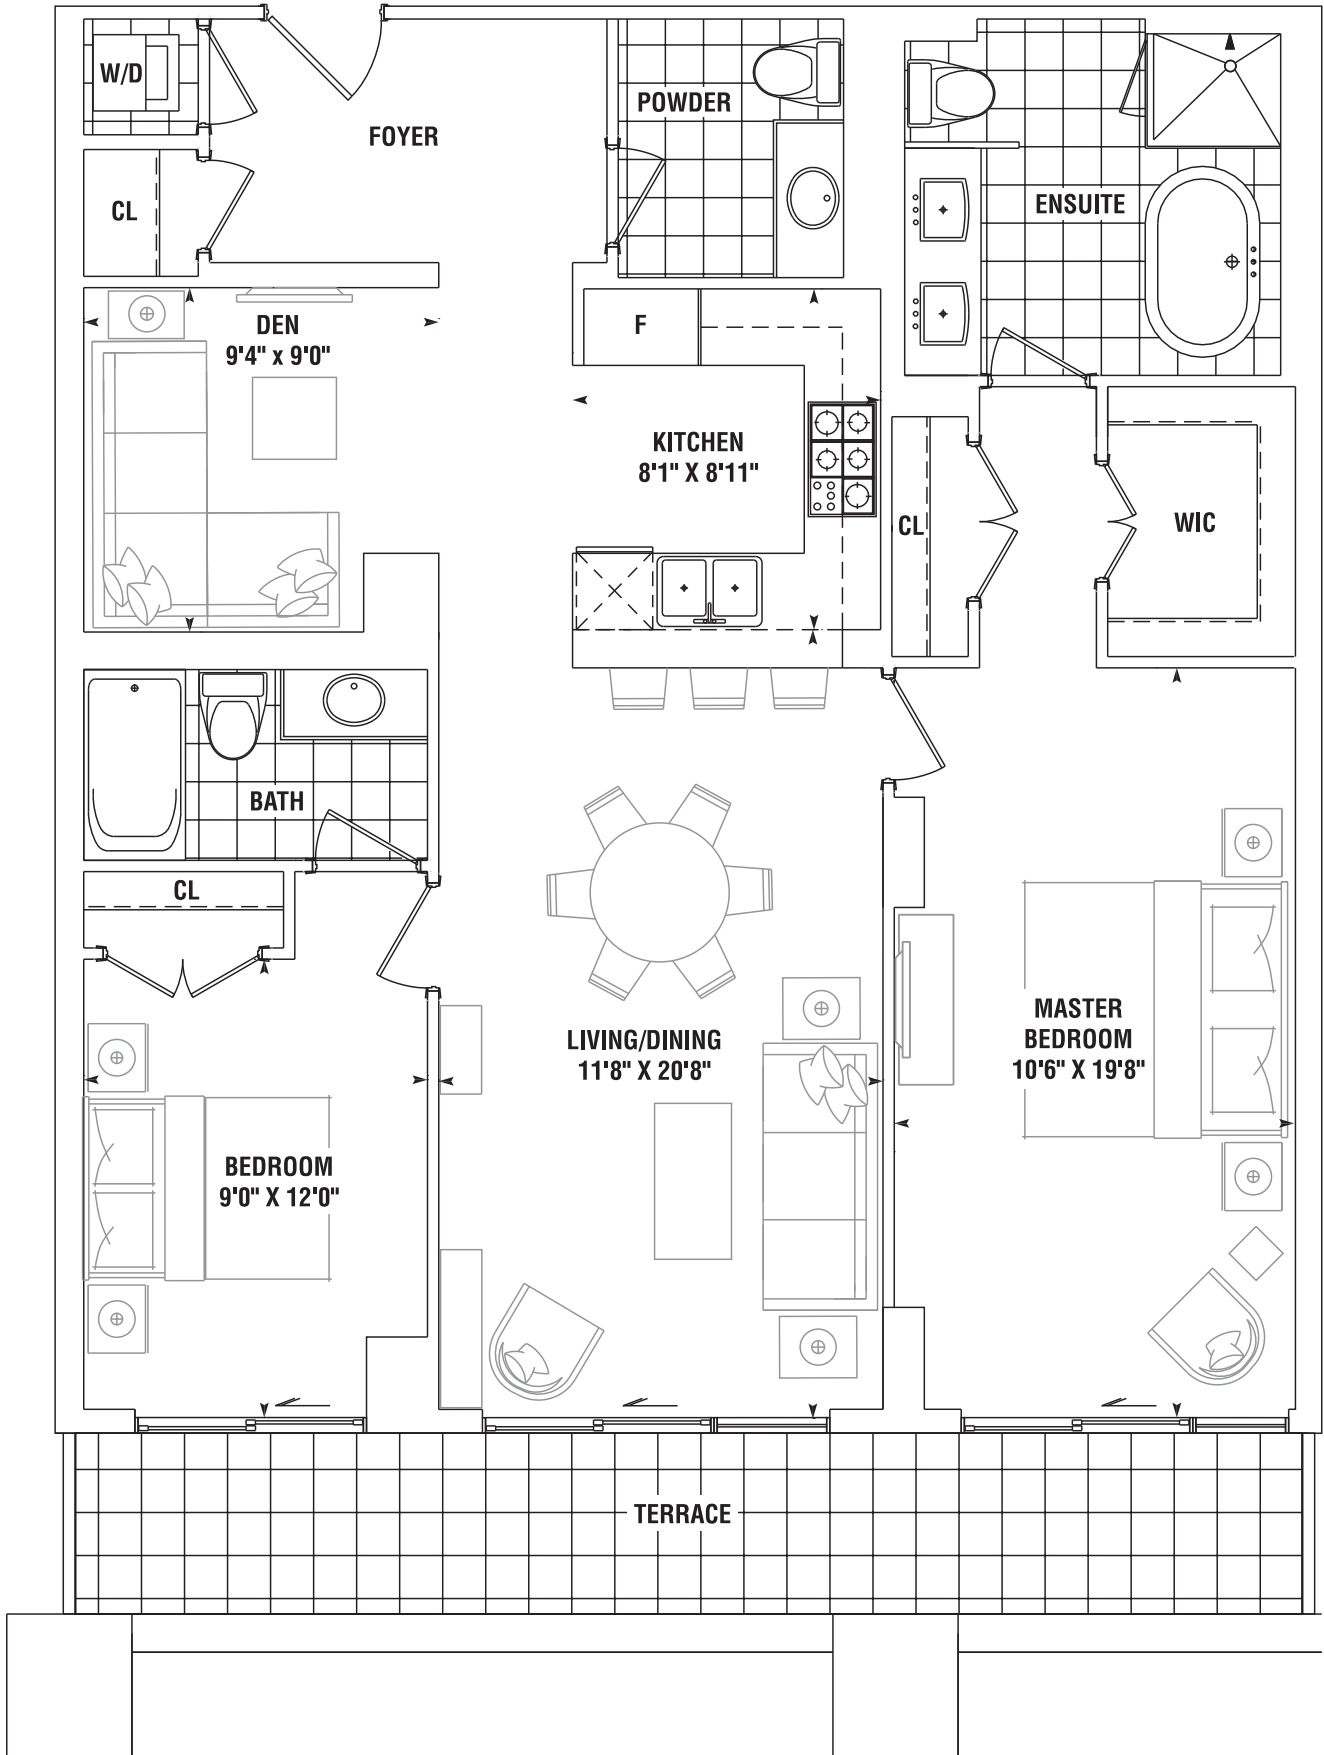

2 BEDROOM PLUS DEN

COMPASS 1215^{SQ. FT.}

PLUS 154 SQ. FT. TERRACE

2ND FLOOR