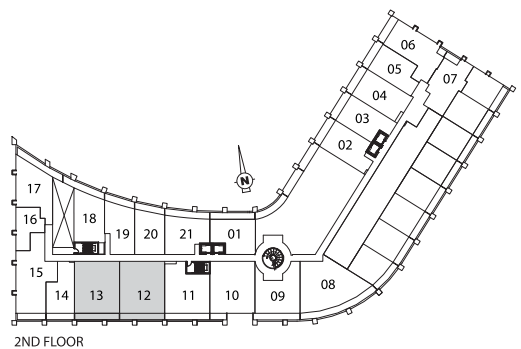

2 BEDROOM PLUS DEN

COMPASS 1215^{SQ. FT.}

PLUS 154 SQ. FT. TERRACE

2ND FLOOR