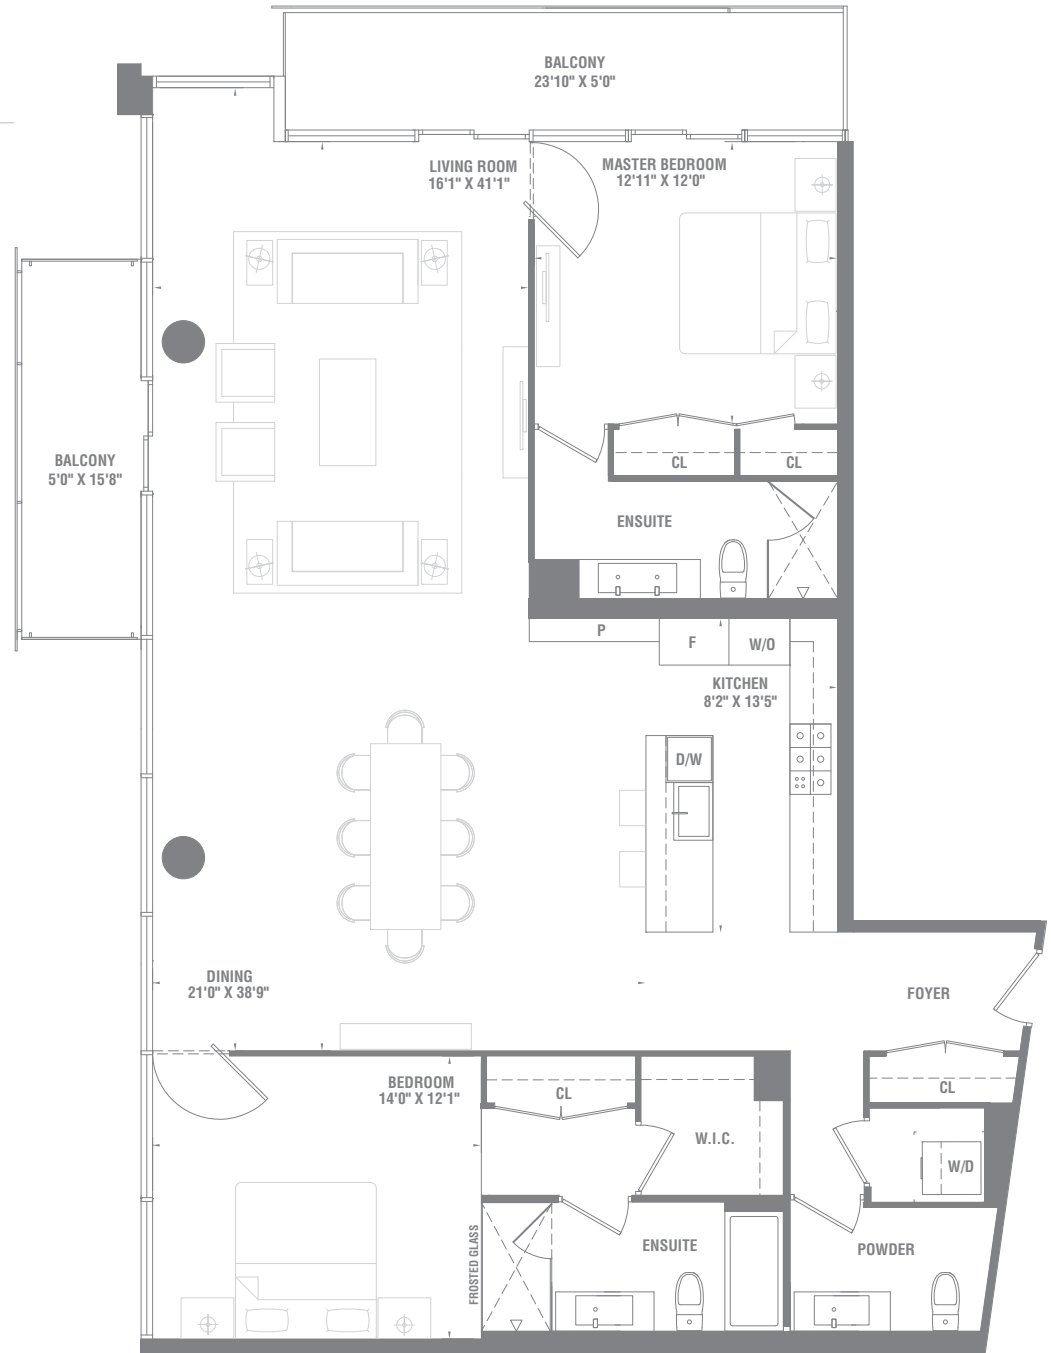

PIER 27
RESIDENCES ON THE LAKE