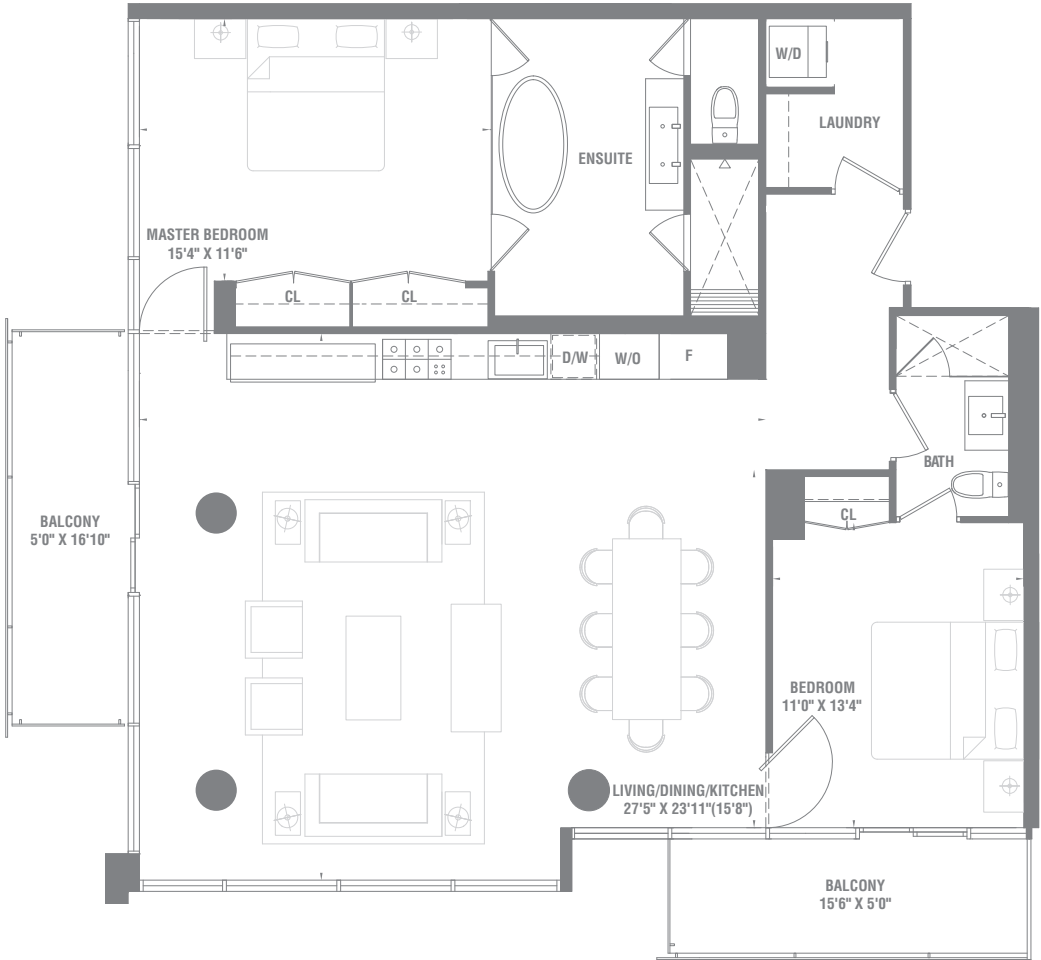

2 BEDROOM

P-015 1416 SQ.FT.

SUITE AREA: 1416 SQ.FT. - BALCONY AREA: 161 SQ.FT.
TOTAL AREA: 1577 SQ.FT.

LAKE ONTARIO

LAKE ONTARIO