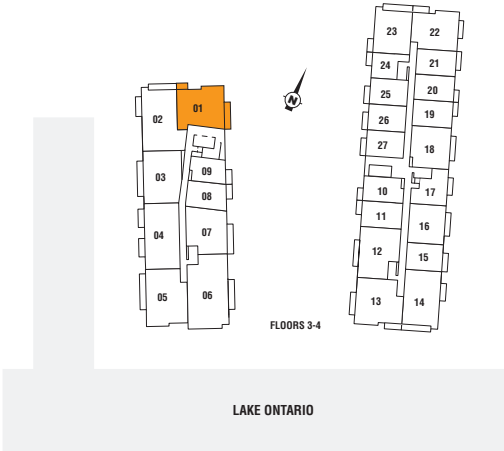

2 BEDROOM

P-013 1367 SQ.FT.

SUITE AREA: 1367 SQ.FT. • BALCONY AREA: 166 SQ.FT.
TOTAL AREA: 1533 SQ.FT.