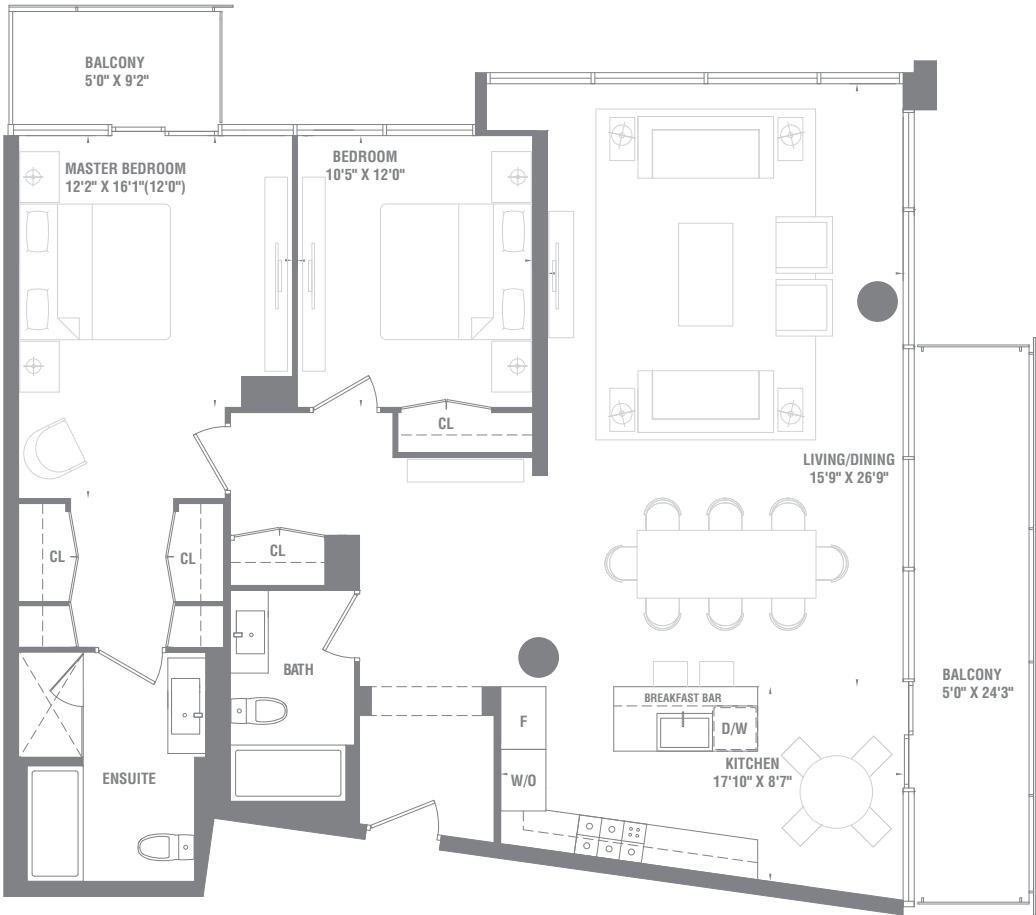

2 BEDROOM

P-013 1367 SQ.FT.

SUITE AREA: 1367 SQ.FT. • BALCONY AREA: 166 SQ.FT.
TOTAL AREA: 1533 SQ.FT.