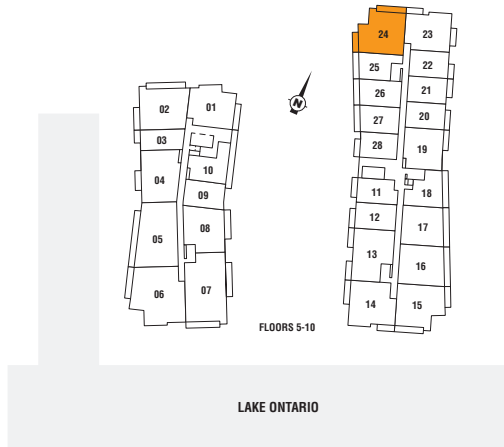

2 BEDROOM

P-012 1347 SQ.FT.

SUITE AREA: 1347 SQ.FT. · BALCONY AREA: 211 SQ.FT.
TOTAL AREA: 1558 SQ.FT.

PIER 27
RESIDENCES ON THE LAKE