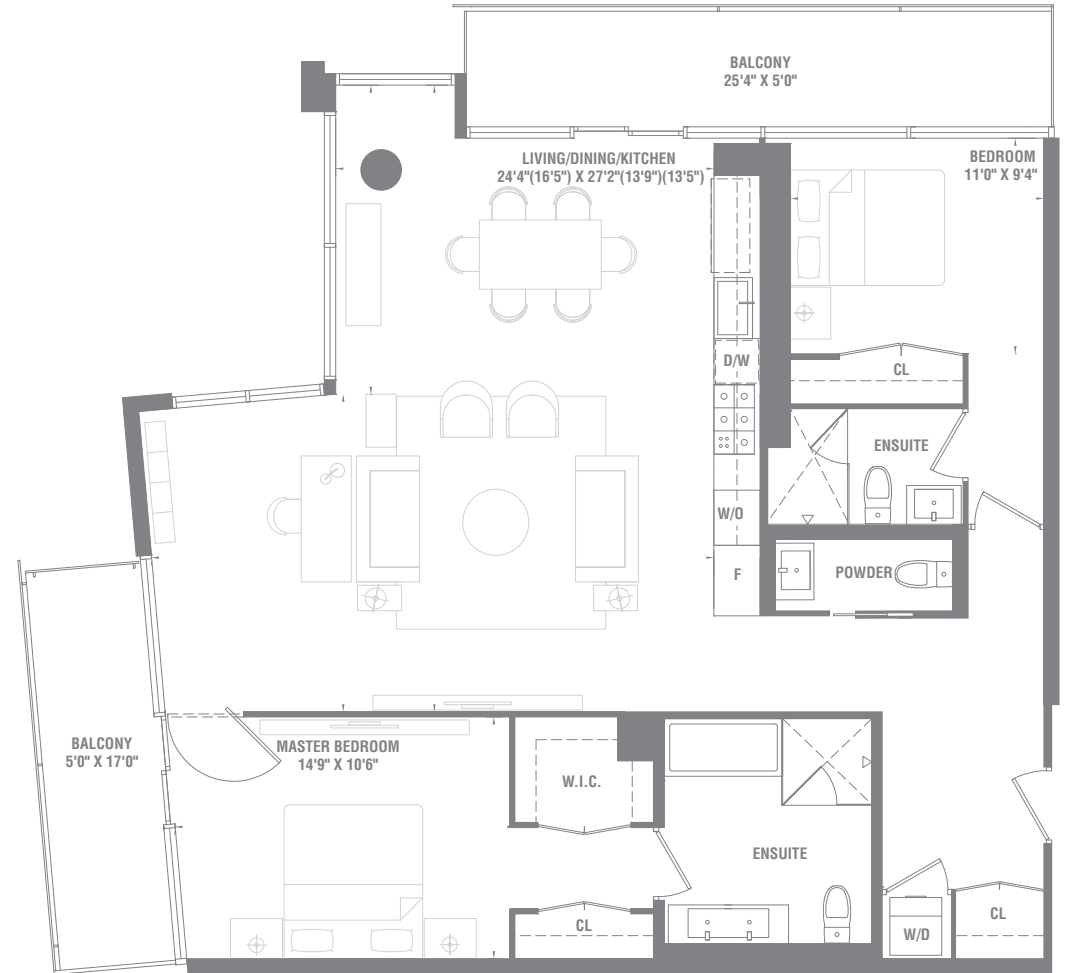

2 BEDROOM

P-012 1347 SQ.FT.

SUITE AREA: 1347 SQ.FT. · BALCONY AREA: 211 SQ.FT.
TOTAL AREA: 1558 SQ.FT.

PIER 27
RESIDENCES ON THE LAKE