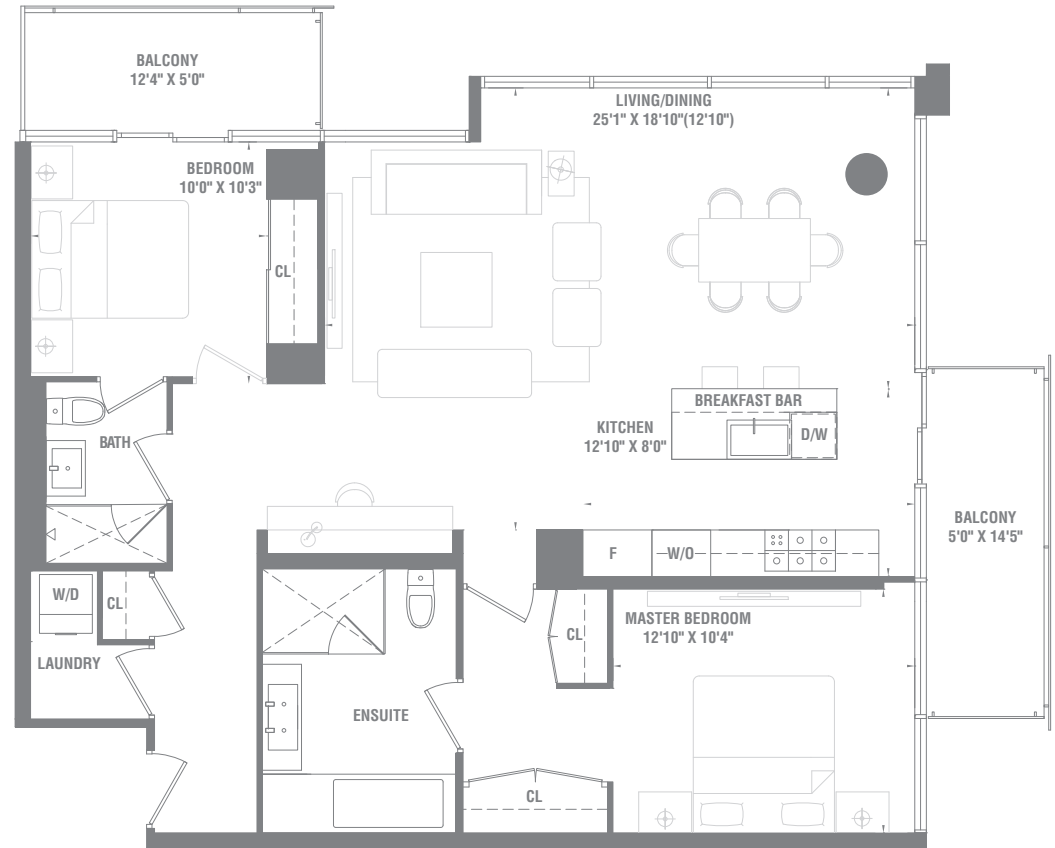

PIER 27
RESIDENCES ON THE LAKE