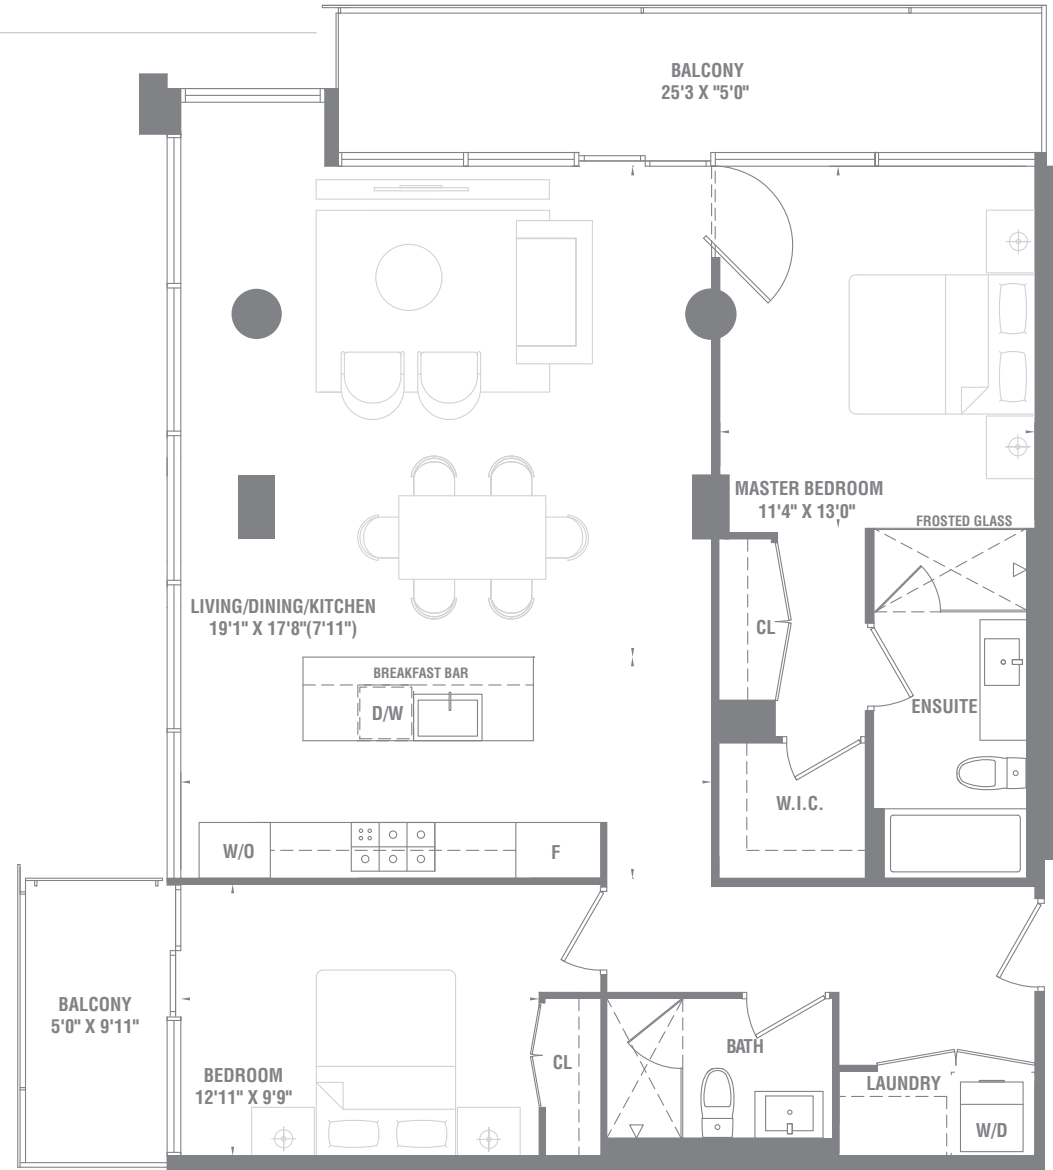

2 BEDROOM

P-009 1158 SQ.FT.

SUITE AREA: 1158 SQ.FT. • BALCONY AREA: 175 SQ.FT.
TOTAL AREA: 1333 SQ.FT.

PIER 27
RESIDENCES ON THE LAKE