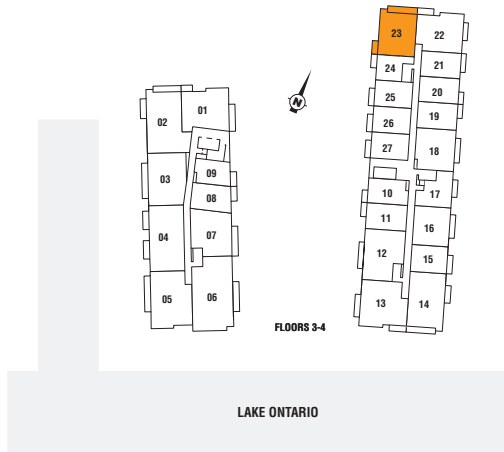

2 BEDROOM

P-009 1158 SQ.FT.

SUITE AREA: 1158 SQ.FT. • BALCONY AREA: 175 SQ.FT.
TOTAL AREA: 1333 SQ.FT.

PIER 27
RESIDENCES ON THE LAKE