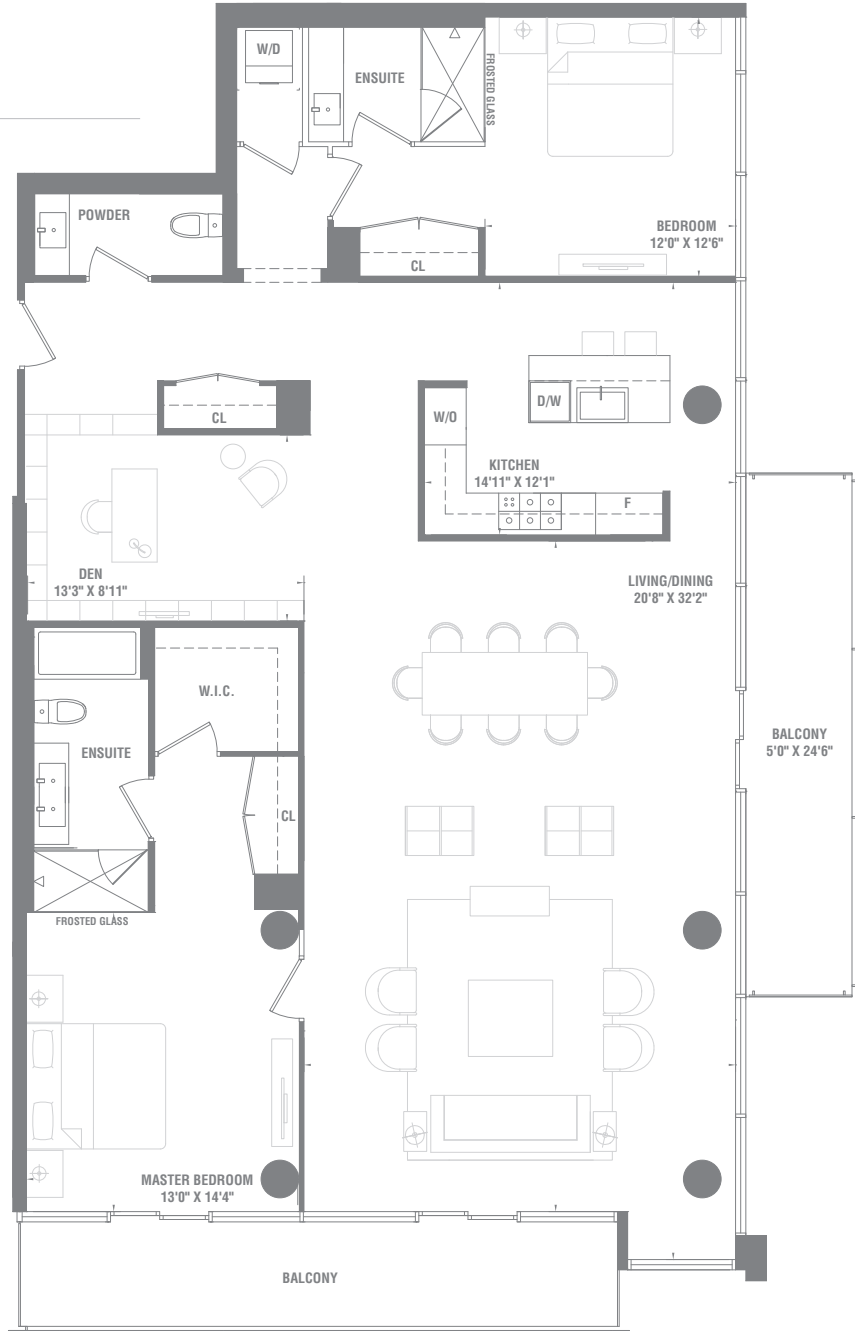

2 BEDROOM + DEN

P-032 1960 SQ.FT.

SUITE AREA: 1960 SQ.FT. • BALCONY AREA: 264 SQ.FT.
TOTAL AREA: 2224 SQ.FT.

LAKE ONTARIO

LAKE ONTARIO