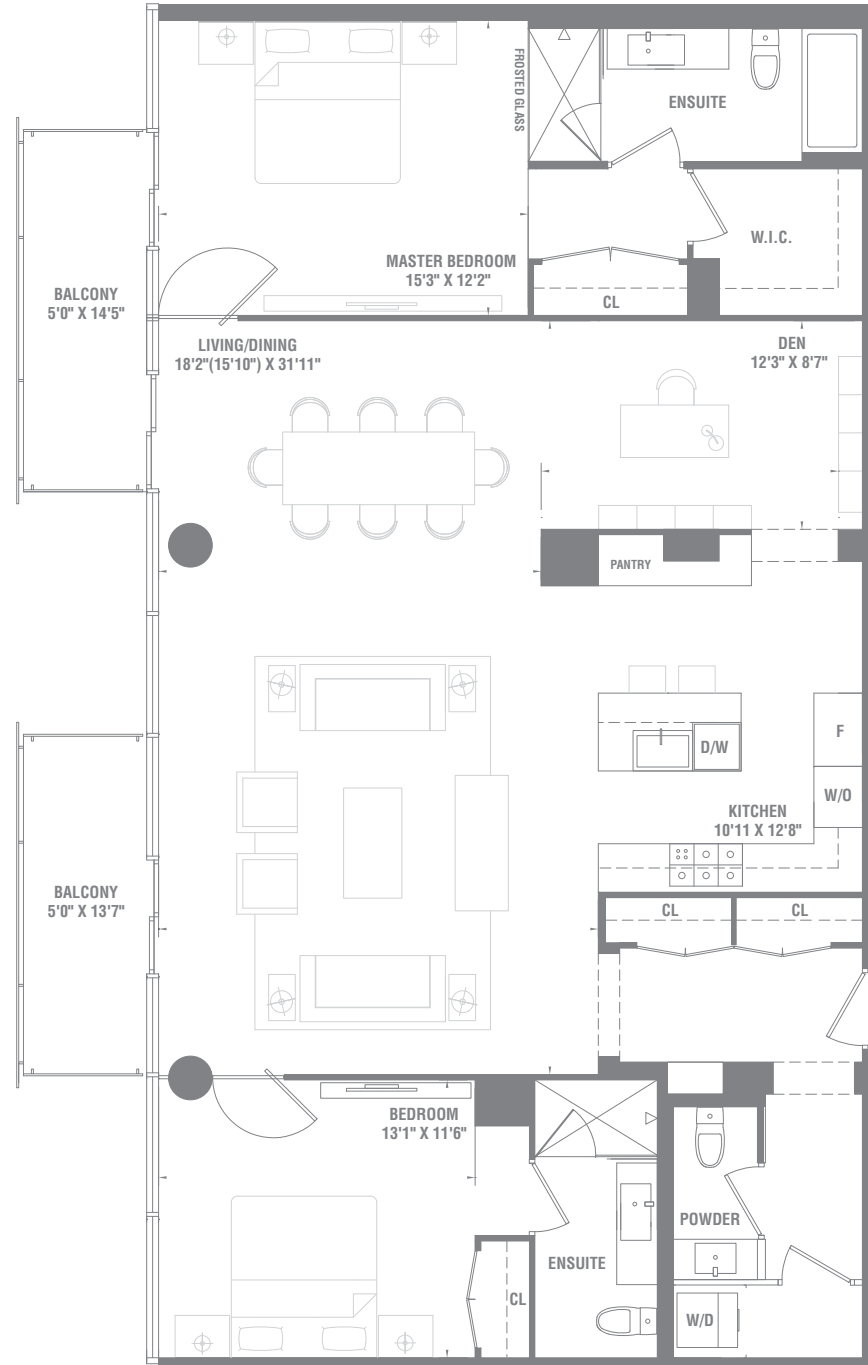

PIER 27
RESIDENCES ON THE LAKE