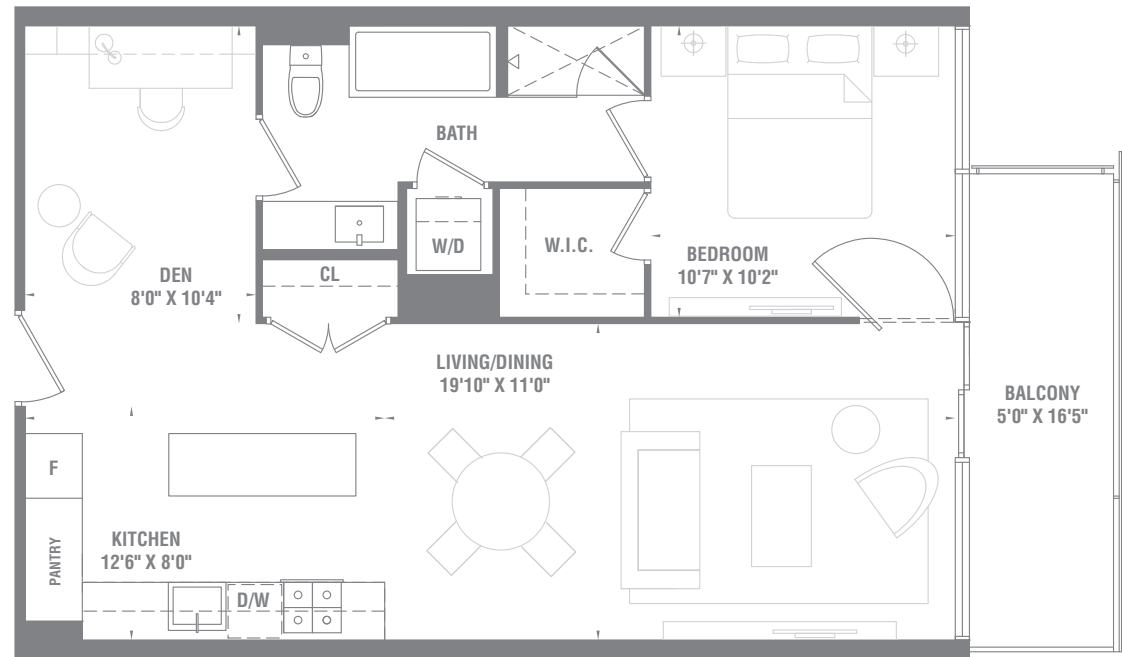

PIER 27
RESIDENCES ON THE LAKE