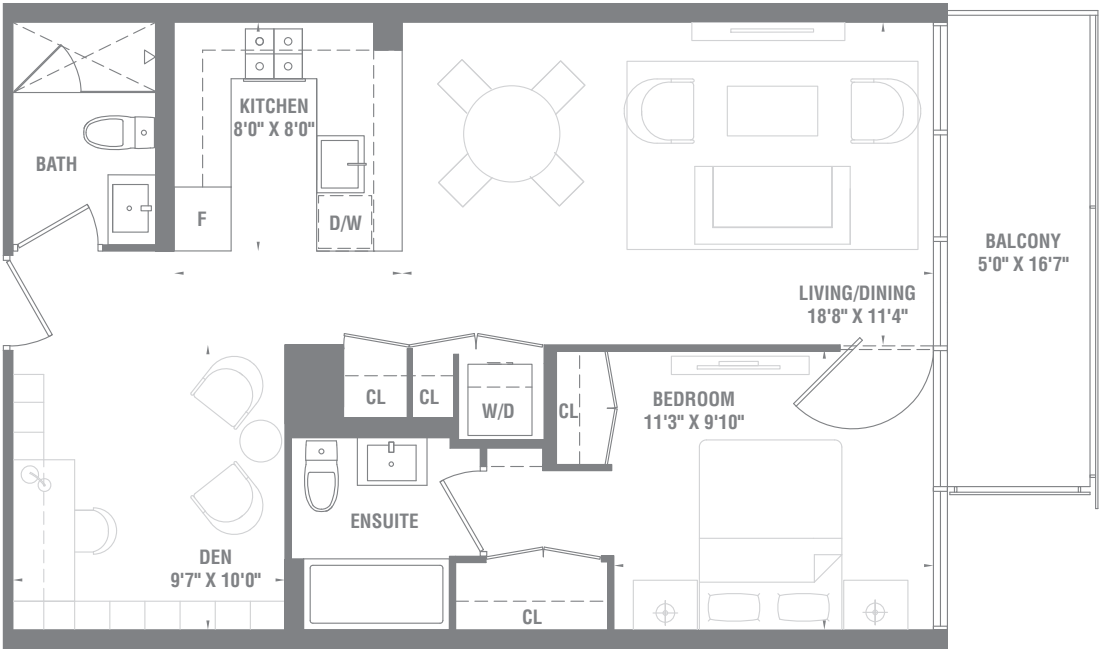

1 BEDROOM + DEN

P-006 692-775 SQ.FT.

SUITE AREA: 692-775 SQ.FT. • BALCONY AREA: 82 SQ.FT.
TOTAL AREA: 774-857 SQ.FT.

LAKE ONTARIO

LAKE ONTARIO