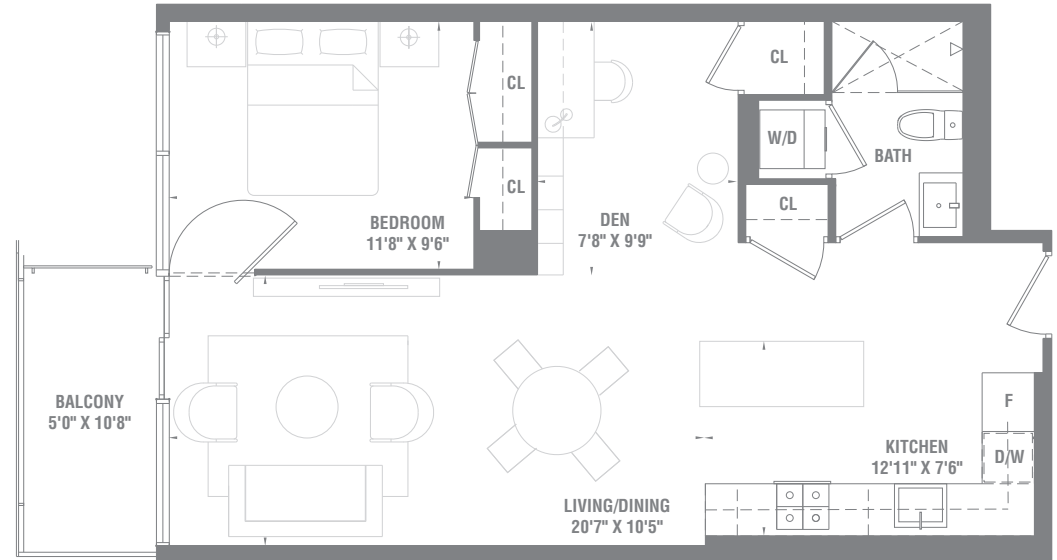

PIER 27
RESIDENCES ON THE LAKE