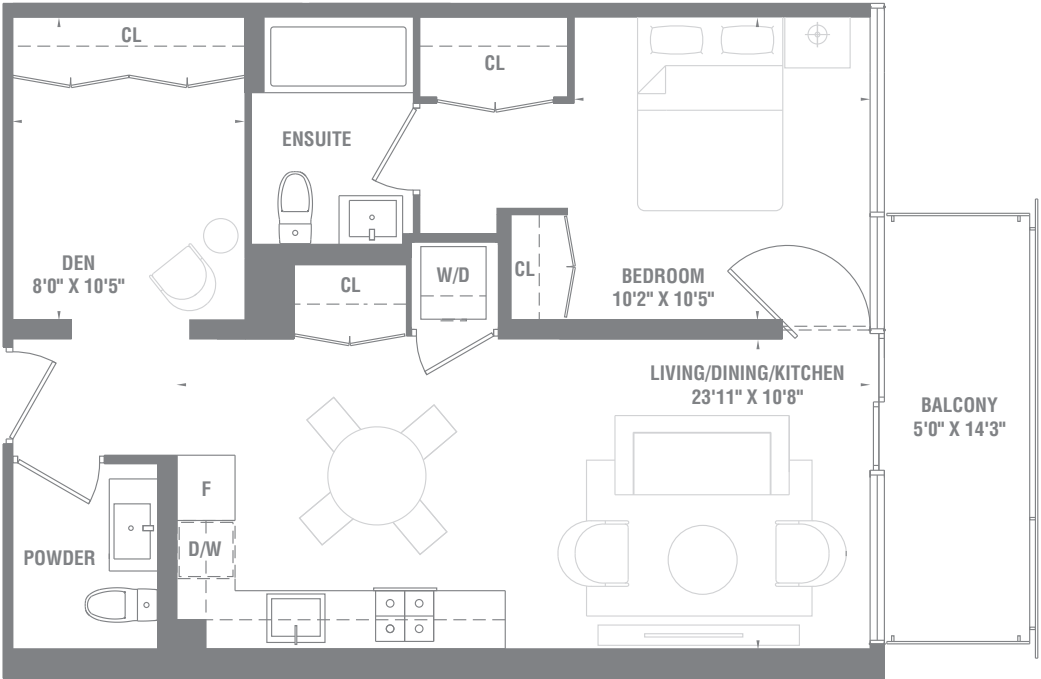

1 BEDROOM + DEN

P-004 677 SQ.FT.

SUITE AREA: 677 SQ.FT. • BALCONY AREA: 71 SQ.FT.
TOTAL AREA: 748 SQ.FT.