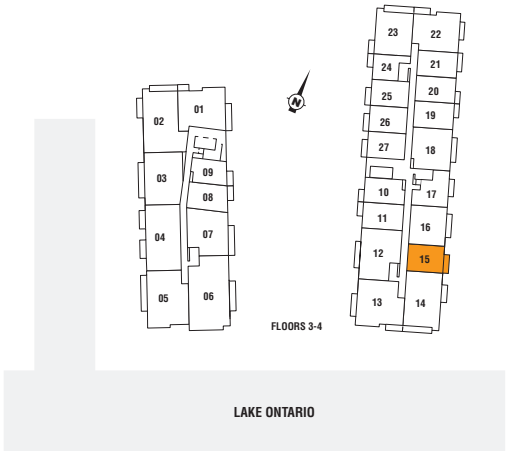

1 BEDROOM + DEN

P-004 677 SQ.FT.

SUITE AREA: 677 SQ.FT. • BALCONY AREA: 71 SQ.FT.
TOTAL AREA: 748 SQ.FT.